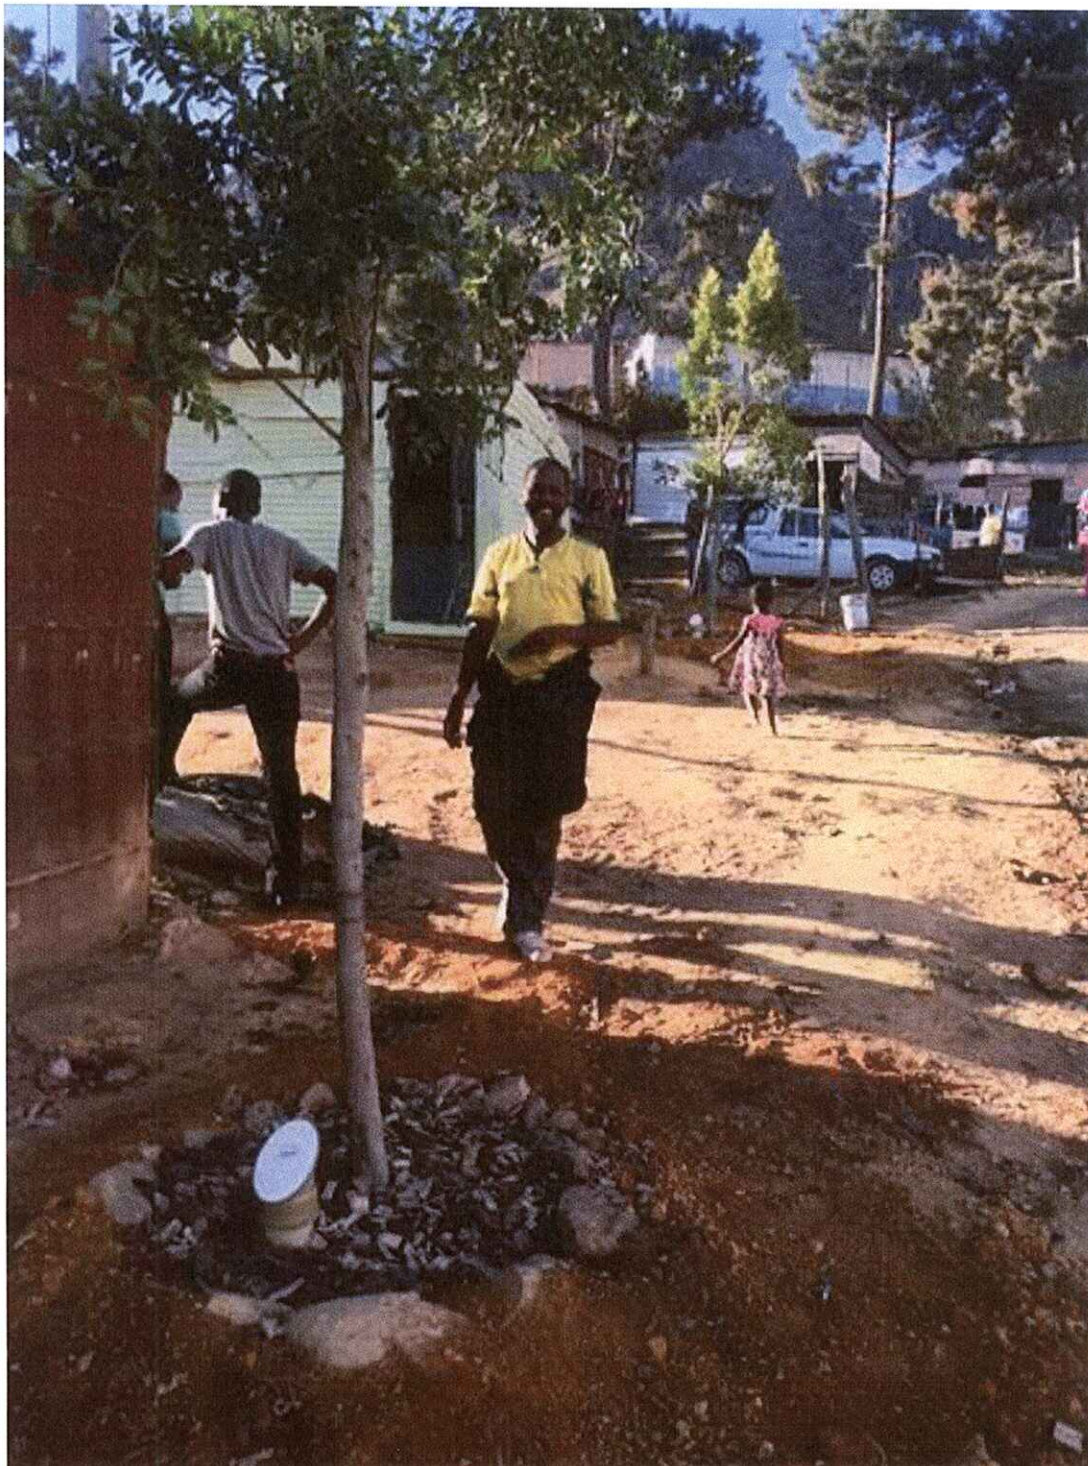

“Dated April 2015

Just Trees donated 2 *Ficus natalensis* tree towards a trial project in Langrug, Franschhoek. The trees are being used in Grey Water Filtration Tree Pits where the tree pits are constructed as part of a grey water bio-mimetic solution to handling contaminated grey water run-off originating from informal settlements. This problem is being addressed by the Western Cape Government in association with the Department of Water Affairs.

The Grey Water Filtration Tree Pits are being developed by a coalition of partners led by Biomimicry South Africa.”

APRIL 24, 2015

Dear Cael,

We had a very successful day at Longnug planting the two trees that you kindly donated. We expect that these greywater ~~tree~~ filtration tree pits will deeply impact the community in this specific area. In due time we hope to expand the project throughout the entire community, only to increase the positive impact of remedifying polluted waters down stream and in the community itself. We are privileged to have your involvement in the project at this stage and look forward to developing a lasting relationship.