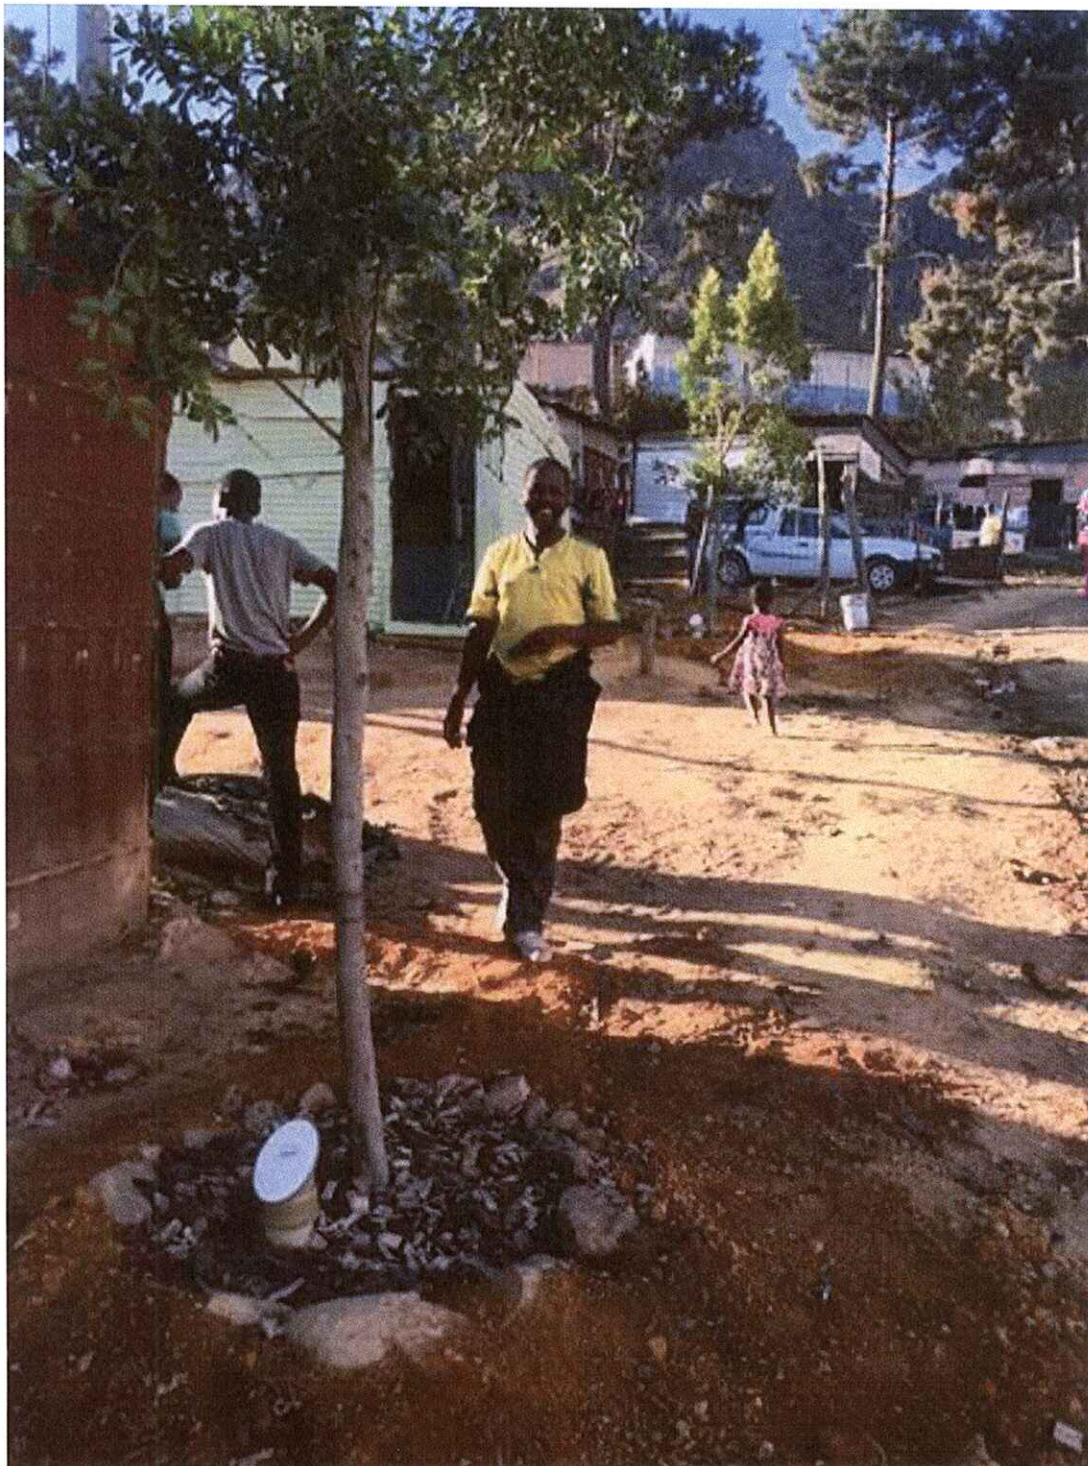

“Dated April 2015

Just Trees donated 2 *Ficus natalensis* tree towards a trial project in Langrug, Franschhoek. The trees are being used in Grey Water Filtration Tree Pits where the tree pits are constructed as part of a grey water bio-mimetic solution to handling contaminated grey water run-off originating from informal settlements. This problem is being addressed by the Western Cape Government in association with the Department of Water Affairs.

The Grey Water Filtration Tree Pits are being developed by a coalition of partners led by Biomimicry South Africa.”

APRIL 24, 2015

Dear Cael,

We had a very successful day at Longnug planting the two trees that you kindly donated. We expect that these greywater ~~tree~~ filtration tree pits will deeply impact the community in this specific area. In due time we hope to expand the project throughout the entire community, only to increase the positive impact of remedying polluted waters down stream and in the community itself. We are privileged to have your involvement in the project at this stage and look forward to developing a lasting relationship.